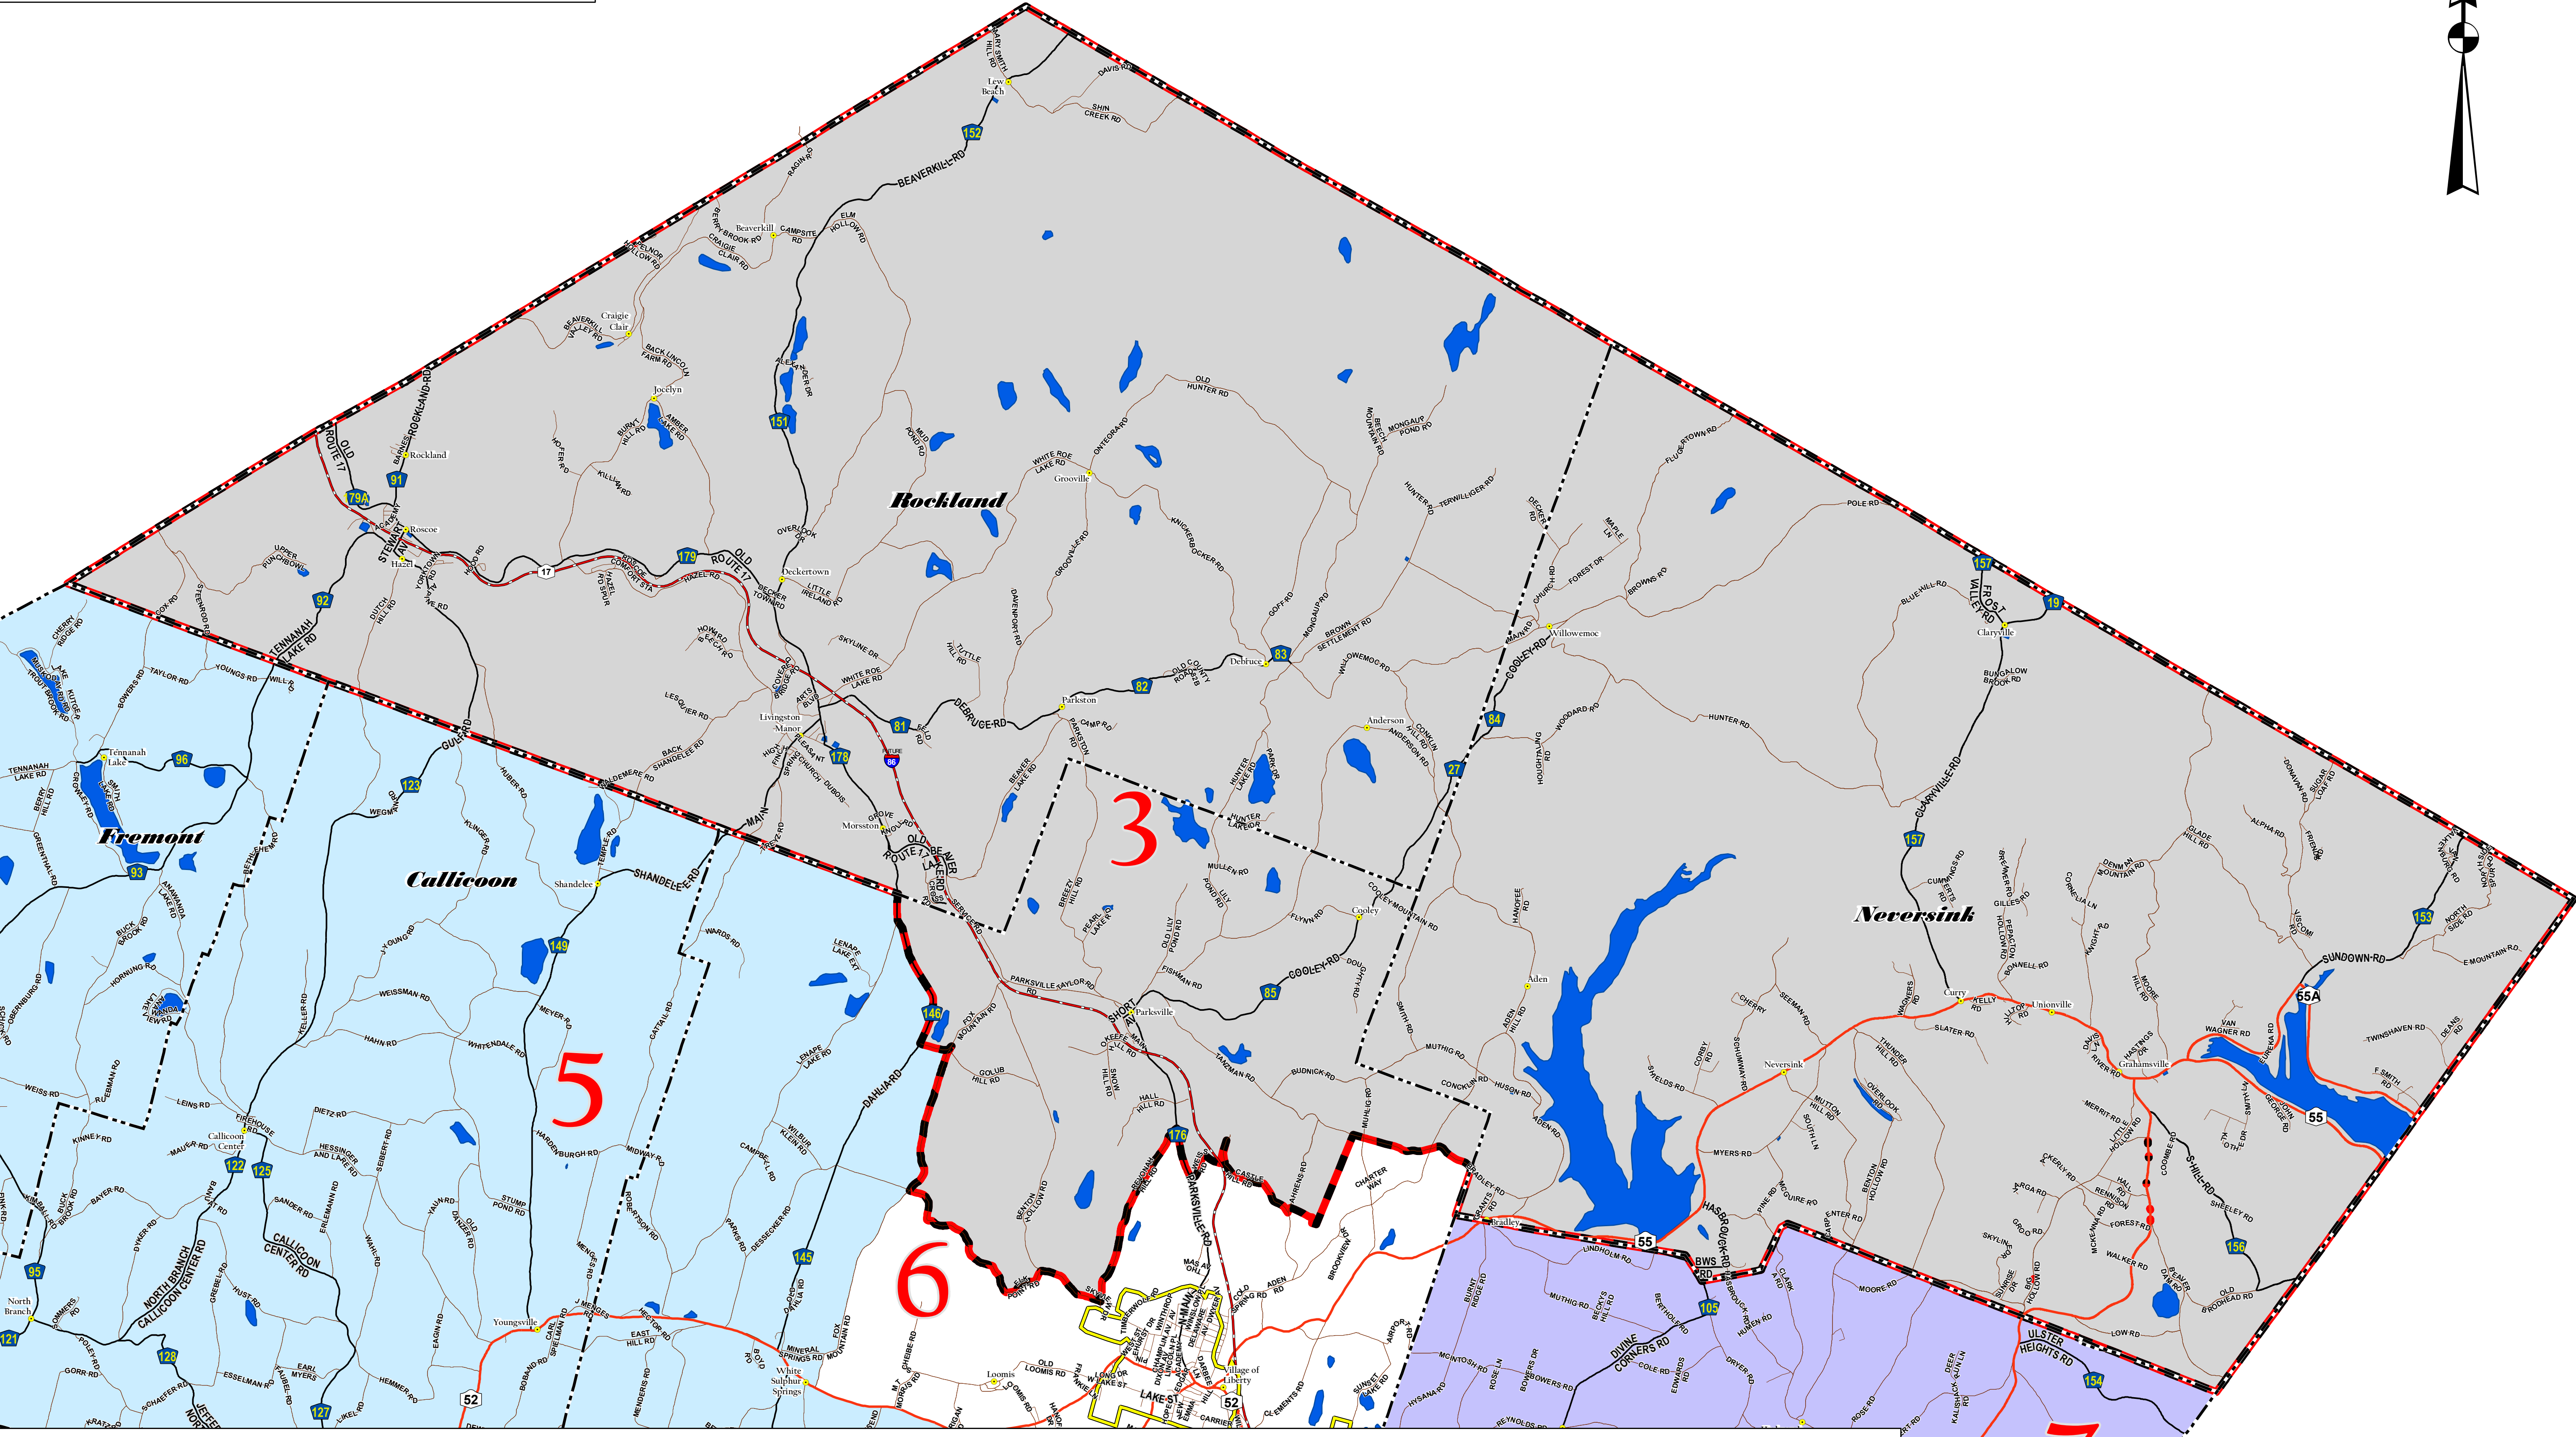

**Legislative District 3  
and surrounding districts  
Sullivan County, NY**  
Pursuant to Resolution No. 293-14  
and Local Law No. 3 of 2014  
Passed: 7-17-2014

The Legislative District boundaries on this map were drawn pursuant to a plan entitled: "Sullivan County Proposed Legislative Redistricting Plan" Created by:  
**Skyline Consulting**  
3050 Skyline Drive  
Schenectady, NY 12306

**Sullivan County Real Property Tax Services**  
100 North Street, Monticello, NY 12701  
(845) 807-0221- Fax: (845) 807-0232  
0 0.5 1 Miles

DATE: 6/16/2015  
Technician: Christopher J. Kepp

**Legislative District of interest is highlighted with a heavy red & black outline.**

DISCLAIMER: SULLIVAN COUNTY MAKES NO REPRESENTATIONS AS TO THE ACCURACY OF THE INFORMATION IN THE MAPPING DATA. SULLIVAN COUNTY SPECIFICALLY PROVIDES THIS INFORMATION AS IS. SULLIVAN COUNTY EXPRESSLY DISCLAIMS RESPONSIBILITY FOR DAMAGES OR LIABILITY, WHATSOEVER, THAT MAY ARISE FROM THE USE OF THIS MAP.

**Legislative districts are labeled in red.**

**Legend**

District 3	District 6	Towns	Interstate Highways
District 5	District 7	Villages	State/Federal Routes
	Hamlets	County Roads	Local Roads
		Water Bodies	