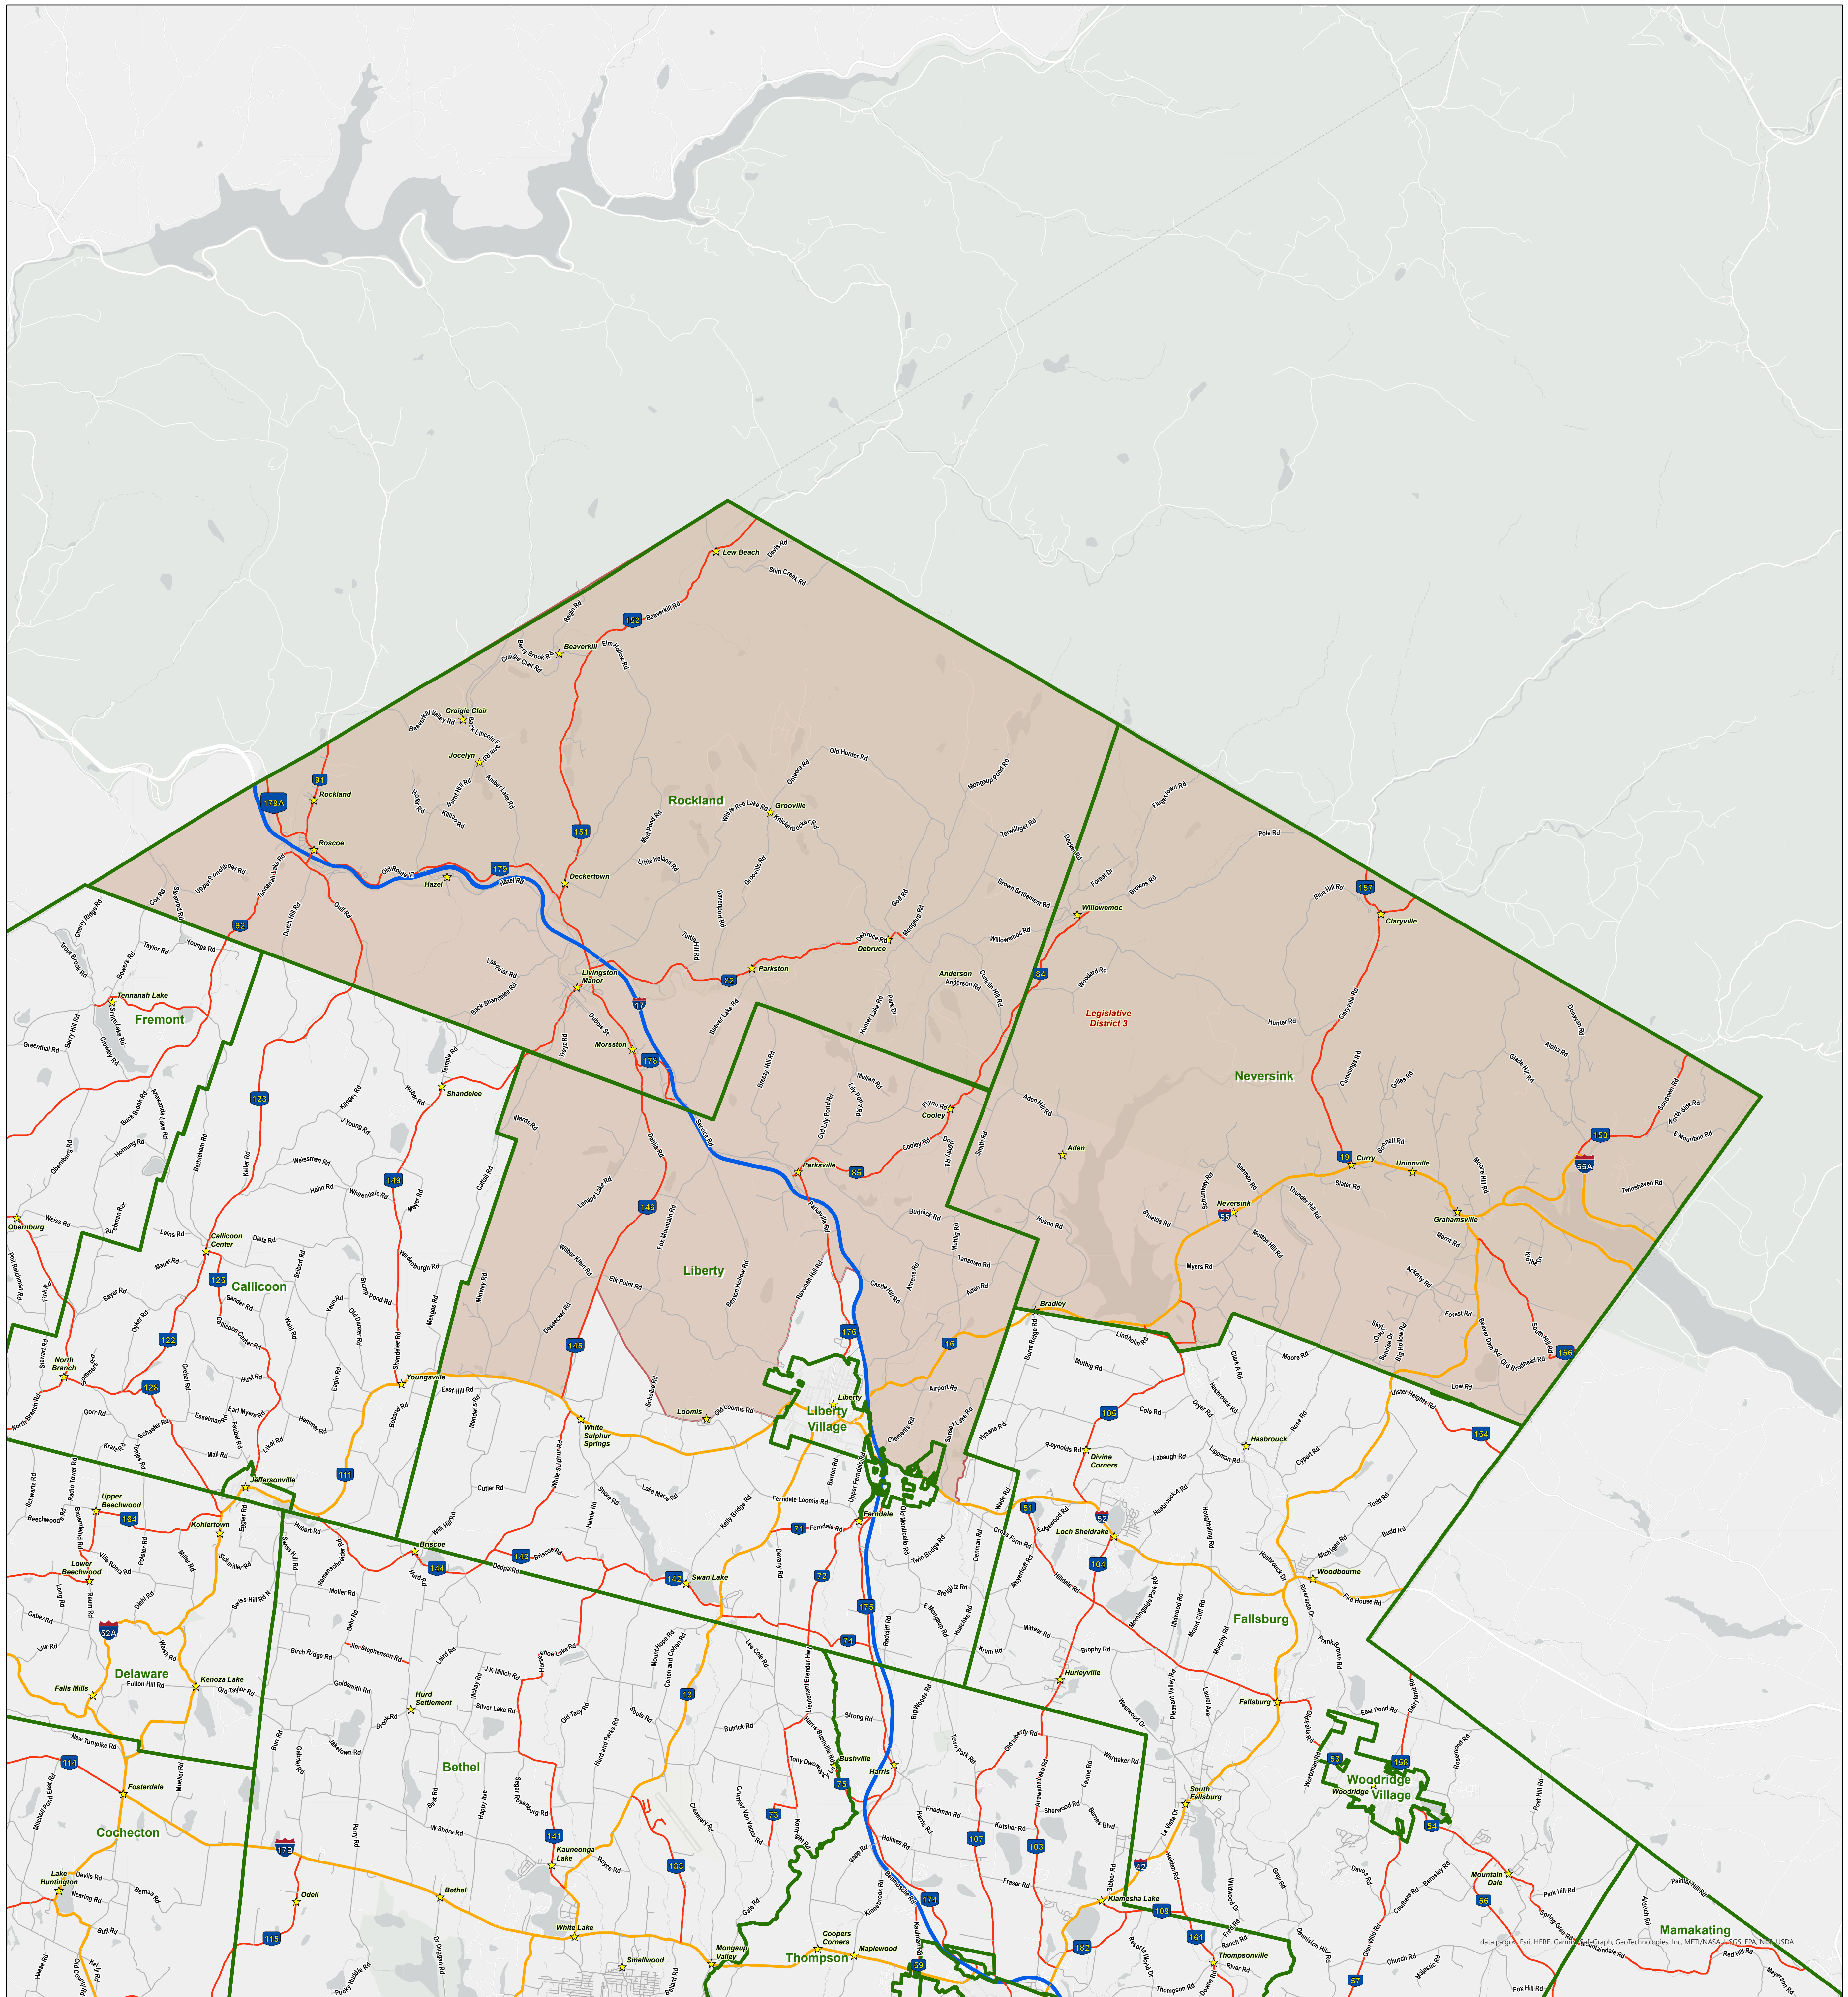

Legislative District 3 Sullivan County, NY

**Division of Information Technology Services
GIS Program
Sullivan County Government Center**
100 North Street
Monticello, NY 12701
Phone: (845) 807-0110

| Legend | |
|----------------------|------------------------|
| | Hamlets & Villages |
| | Municipalities |
| | Roads |
| | Federal Route |
| | Interstate |
| | State Route |
| | County Road |
| | Town Road |
| | Village Road |
| Legislative District | |
| | Legislative District 1 |
| | Legislative District 2 |
| | Legislative District 3 |
| | Legislative District 4 |
| | Legislative District 5 |
| | Legislative District 6 |
| | Legislative District 7 |
| | Legislative District 8 |
| | Legislative District 9 |

Redistricting boundaries to take effect in January 1, 2024 and are valid until the next (2030) U.S. Census figures are released.
CREDITS: Main Street Communications of Iowa; Sullivan County RPS

This map was designed for visualization of the approximate boundaries of legislative districts in Sullivan County.

DISCLAIMER: Sullivan (County) makes no representation as to the accuracy of the information in the mapping data. Sullivan County specifically provides this information as is. Sullivan County expressly disclaims responsibility for damages or liability, whatsoever, that may arise from the use of this map.

1:66,000

1 inch = 1 mile(s)

Date: 5/20/2023