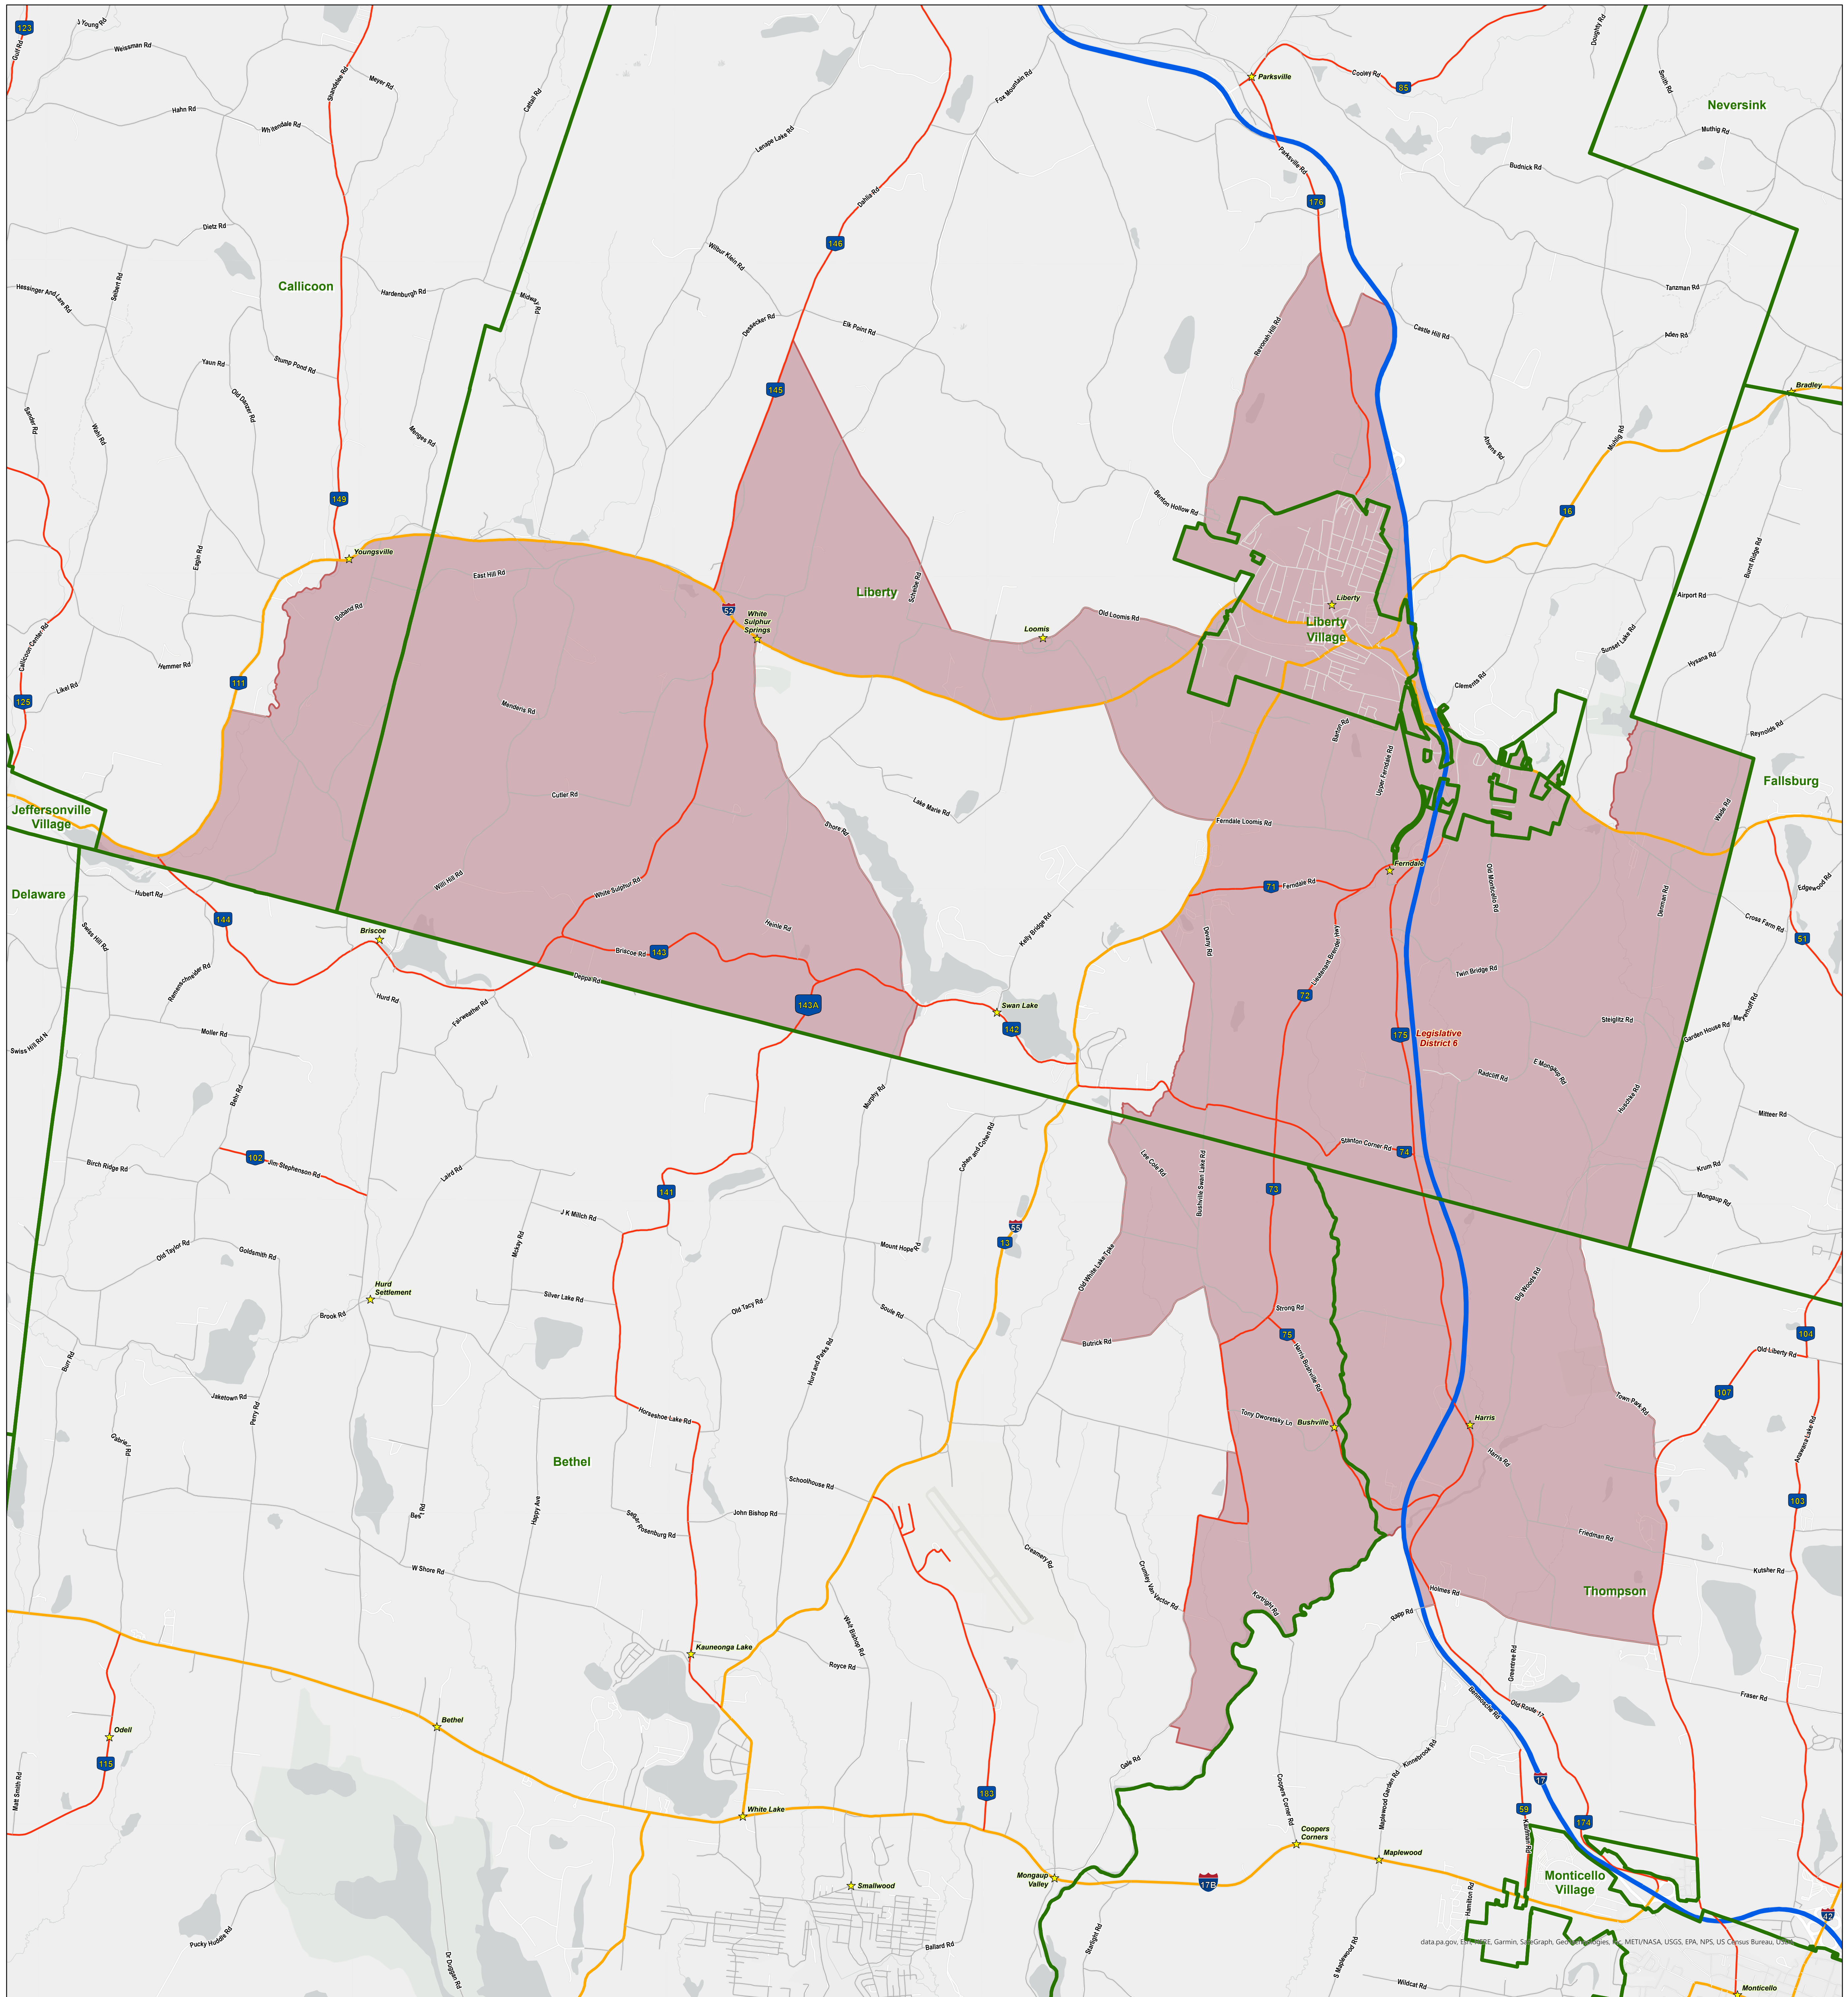

# Legislative District 6 Sullivan County, NY

**Division of Information Technology Services  
GIS Program  
Sullivan County Government Center**

100 North Street  
Monticello, NY 12701

Phone: (845) 807-0110

Legend	
	Hamlets & Villages
	Municipalities
	Roads
	Federal Route
	Interstate
	State Route
	County Road
	Town Road
	Village Road
Legislative District	
	Legislative District 1
	Legislative District 2
	Legislative District 3
	Legislative District 4
	Legislative District 5
	Legislative District 6
	Legislative District 7
	Legislative District 8
	Legislative District 9

Redistricting boundaries to take effect in January 1, 2024 and are valid until the next (2030) U.S. Census figures are released.

CREDITS: Main Street Communications of Iowa; Sullivan County RPS

This map was designed for visualization of the approximate boundaries of legislative districts in Sullivan County.

DISCLAIMER: Sullivan (County) makes no representation as to the accuracy of the information in the mapping data. Sullivan County specifically provides this information as is. Sullivan County expressly disclaims responsibility for damages or liability, whatsoever, that may arise from the use of this map.