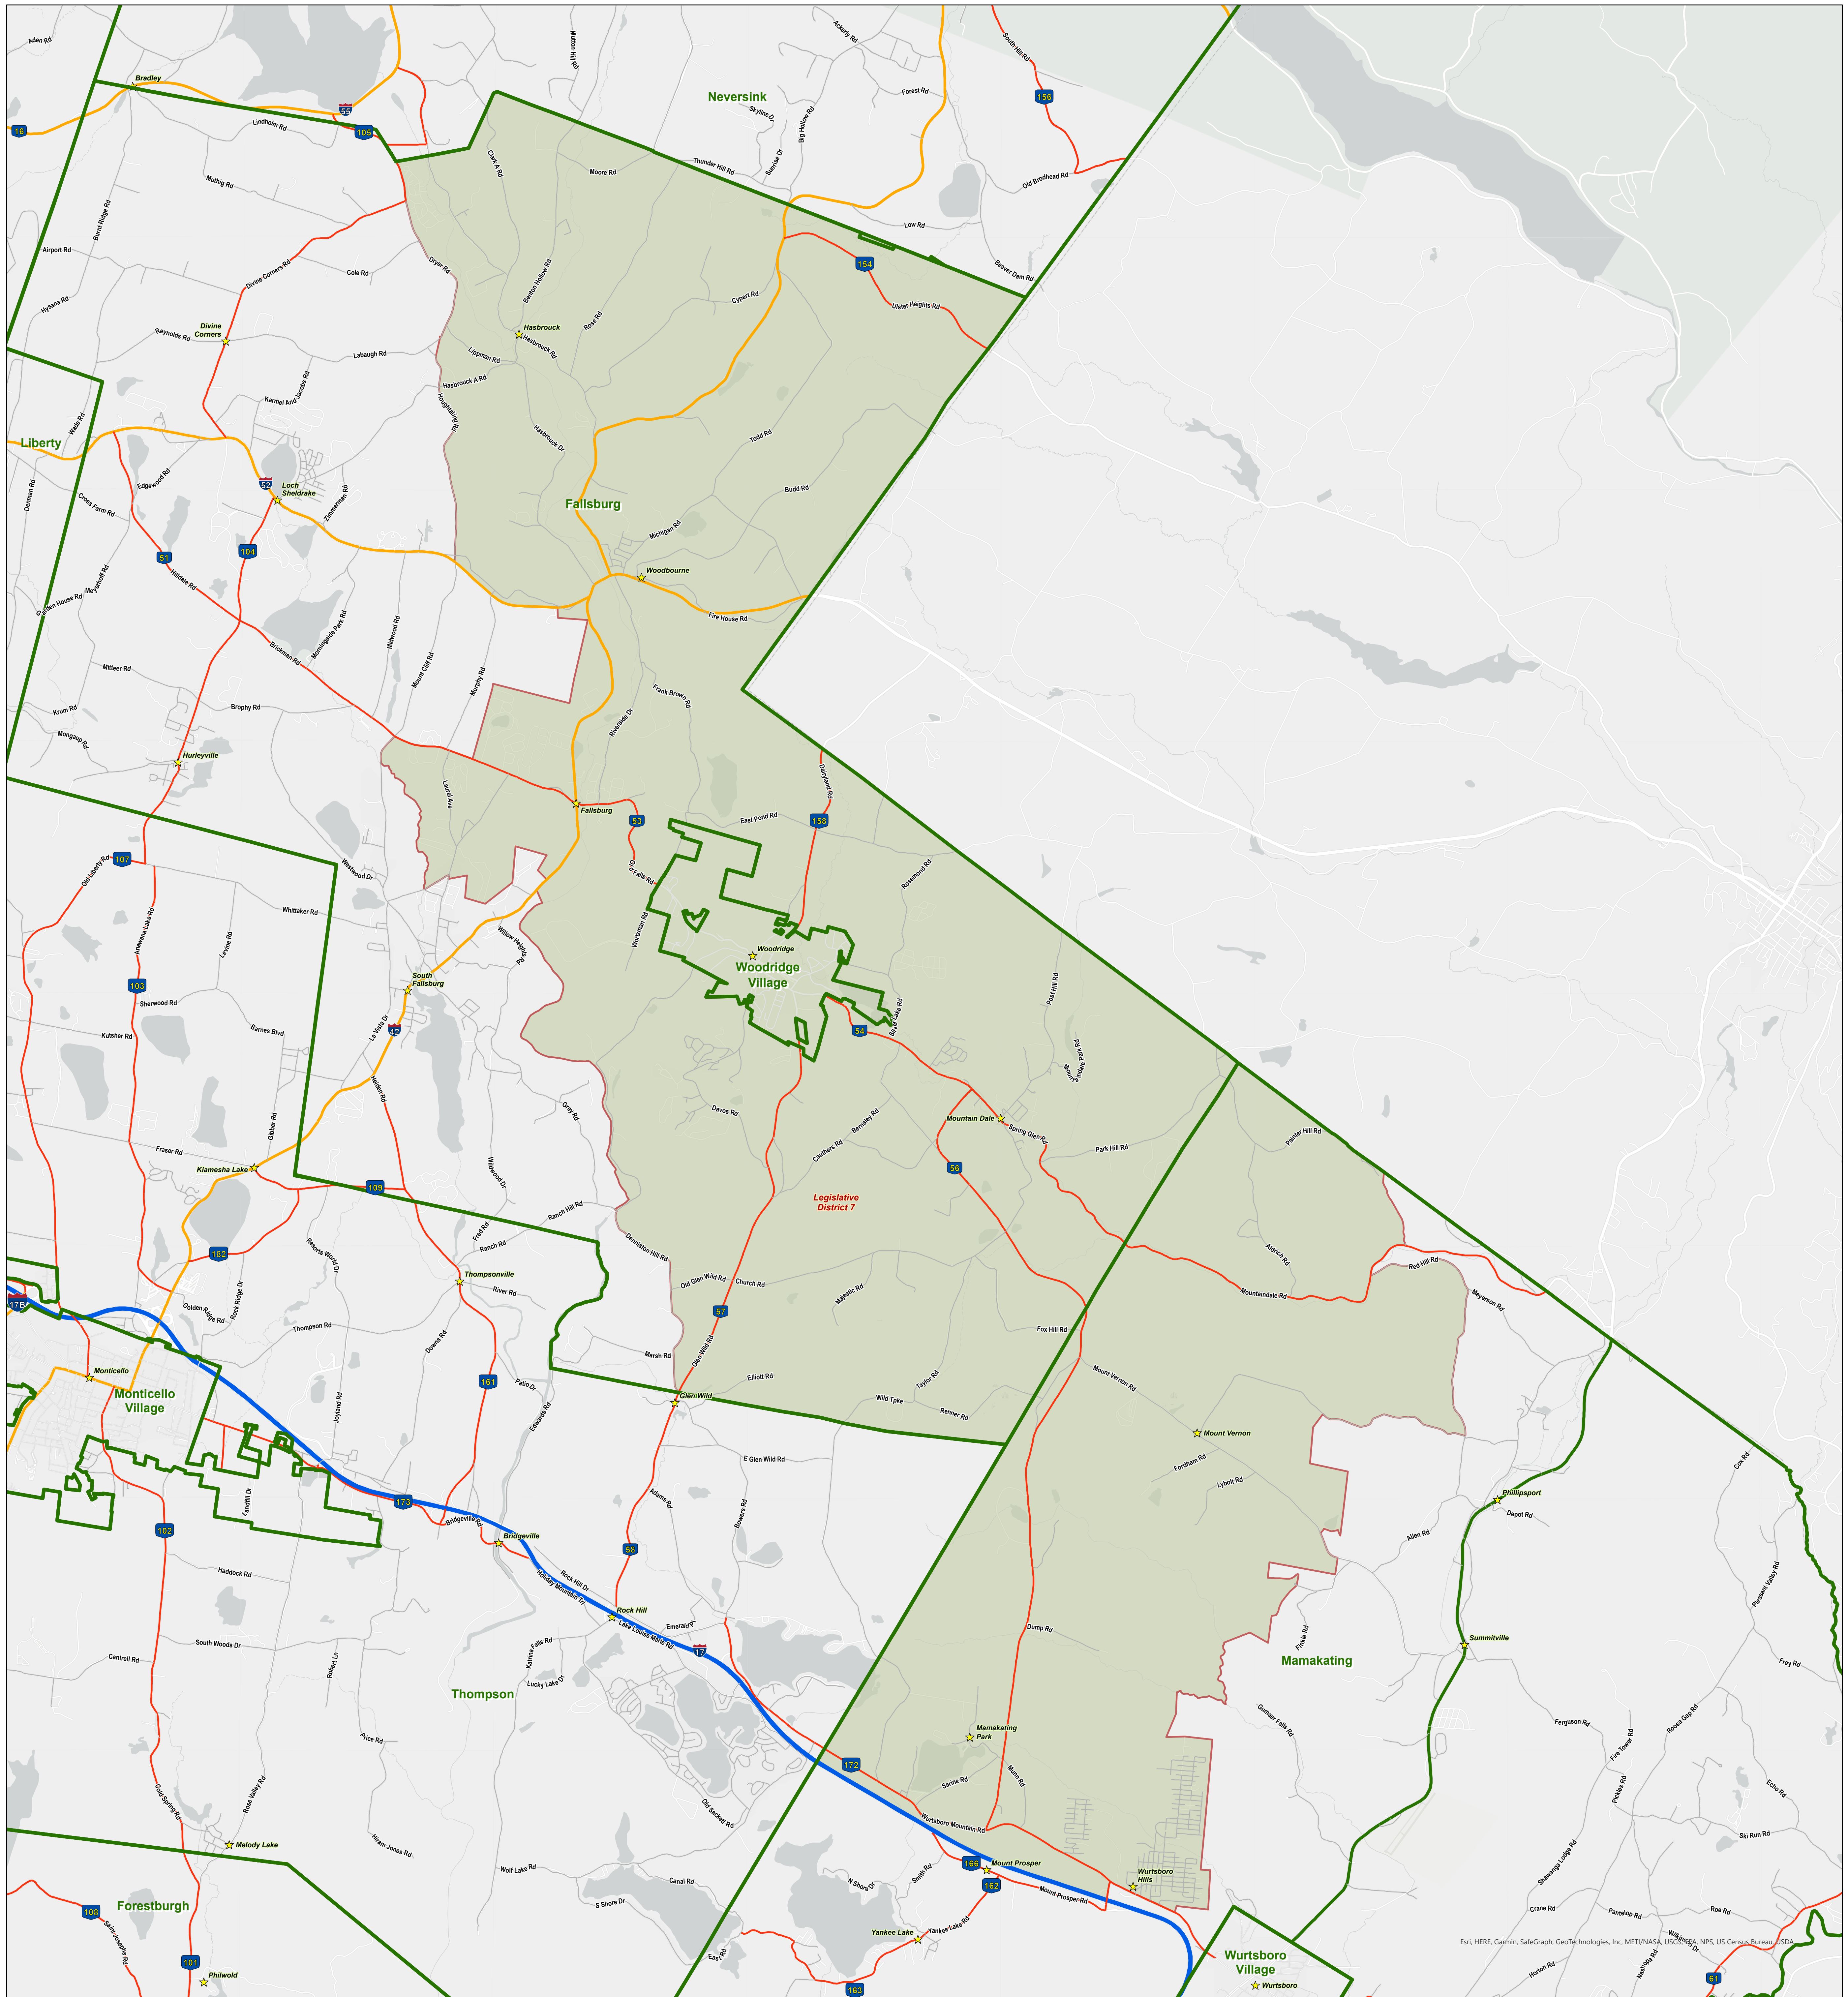

Legislative District 7 Sullivan County, NY

**Division of Information Technology Services
GIS Program
Sullivan County Government Center**

100 North Street
Monticello, NY 12701

Phone: (845) 807-0110

Legend	
	Hamlets & Villages
	Municipalities
	Roads
	Federal Route
	Interstate
	State Route
	County Road
	Town Road
	Village Road
	Legislative District 1
	Legislative District 2
	Legislative District 3
	Legislative District 4
	Legislative District 5
	Legislative District 6
	Legislative District 7
	Legislative District 8
	Legislative District 9

Redistricting boundaries to take effect in January 1, 2024 and are valid until the next (2030) U.S. Census figures are released.

CREDITS: Main Street Communications of Iowa; Sullivan County RPS

This map was designed for visualization of the approximate boundaries of legislative districts in Sullivan County.

DISCLAIMER: Sullivan (County) makes no representation as to the accuracy of the information in the mapping data. Sullivan County specifically provides this information as is. Sullivan County expressly disclaims responsibility for damages or liability, whatsoever, that may arise from the use of this map.

1:36,000

1 inch = 0.6 mile(s)

Date: 5/20/2023