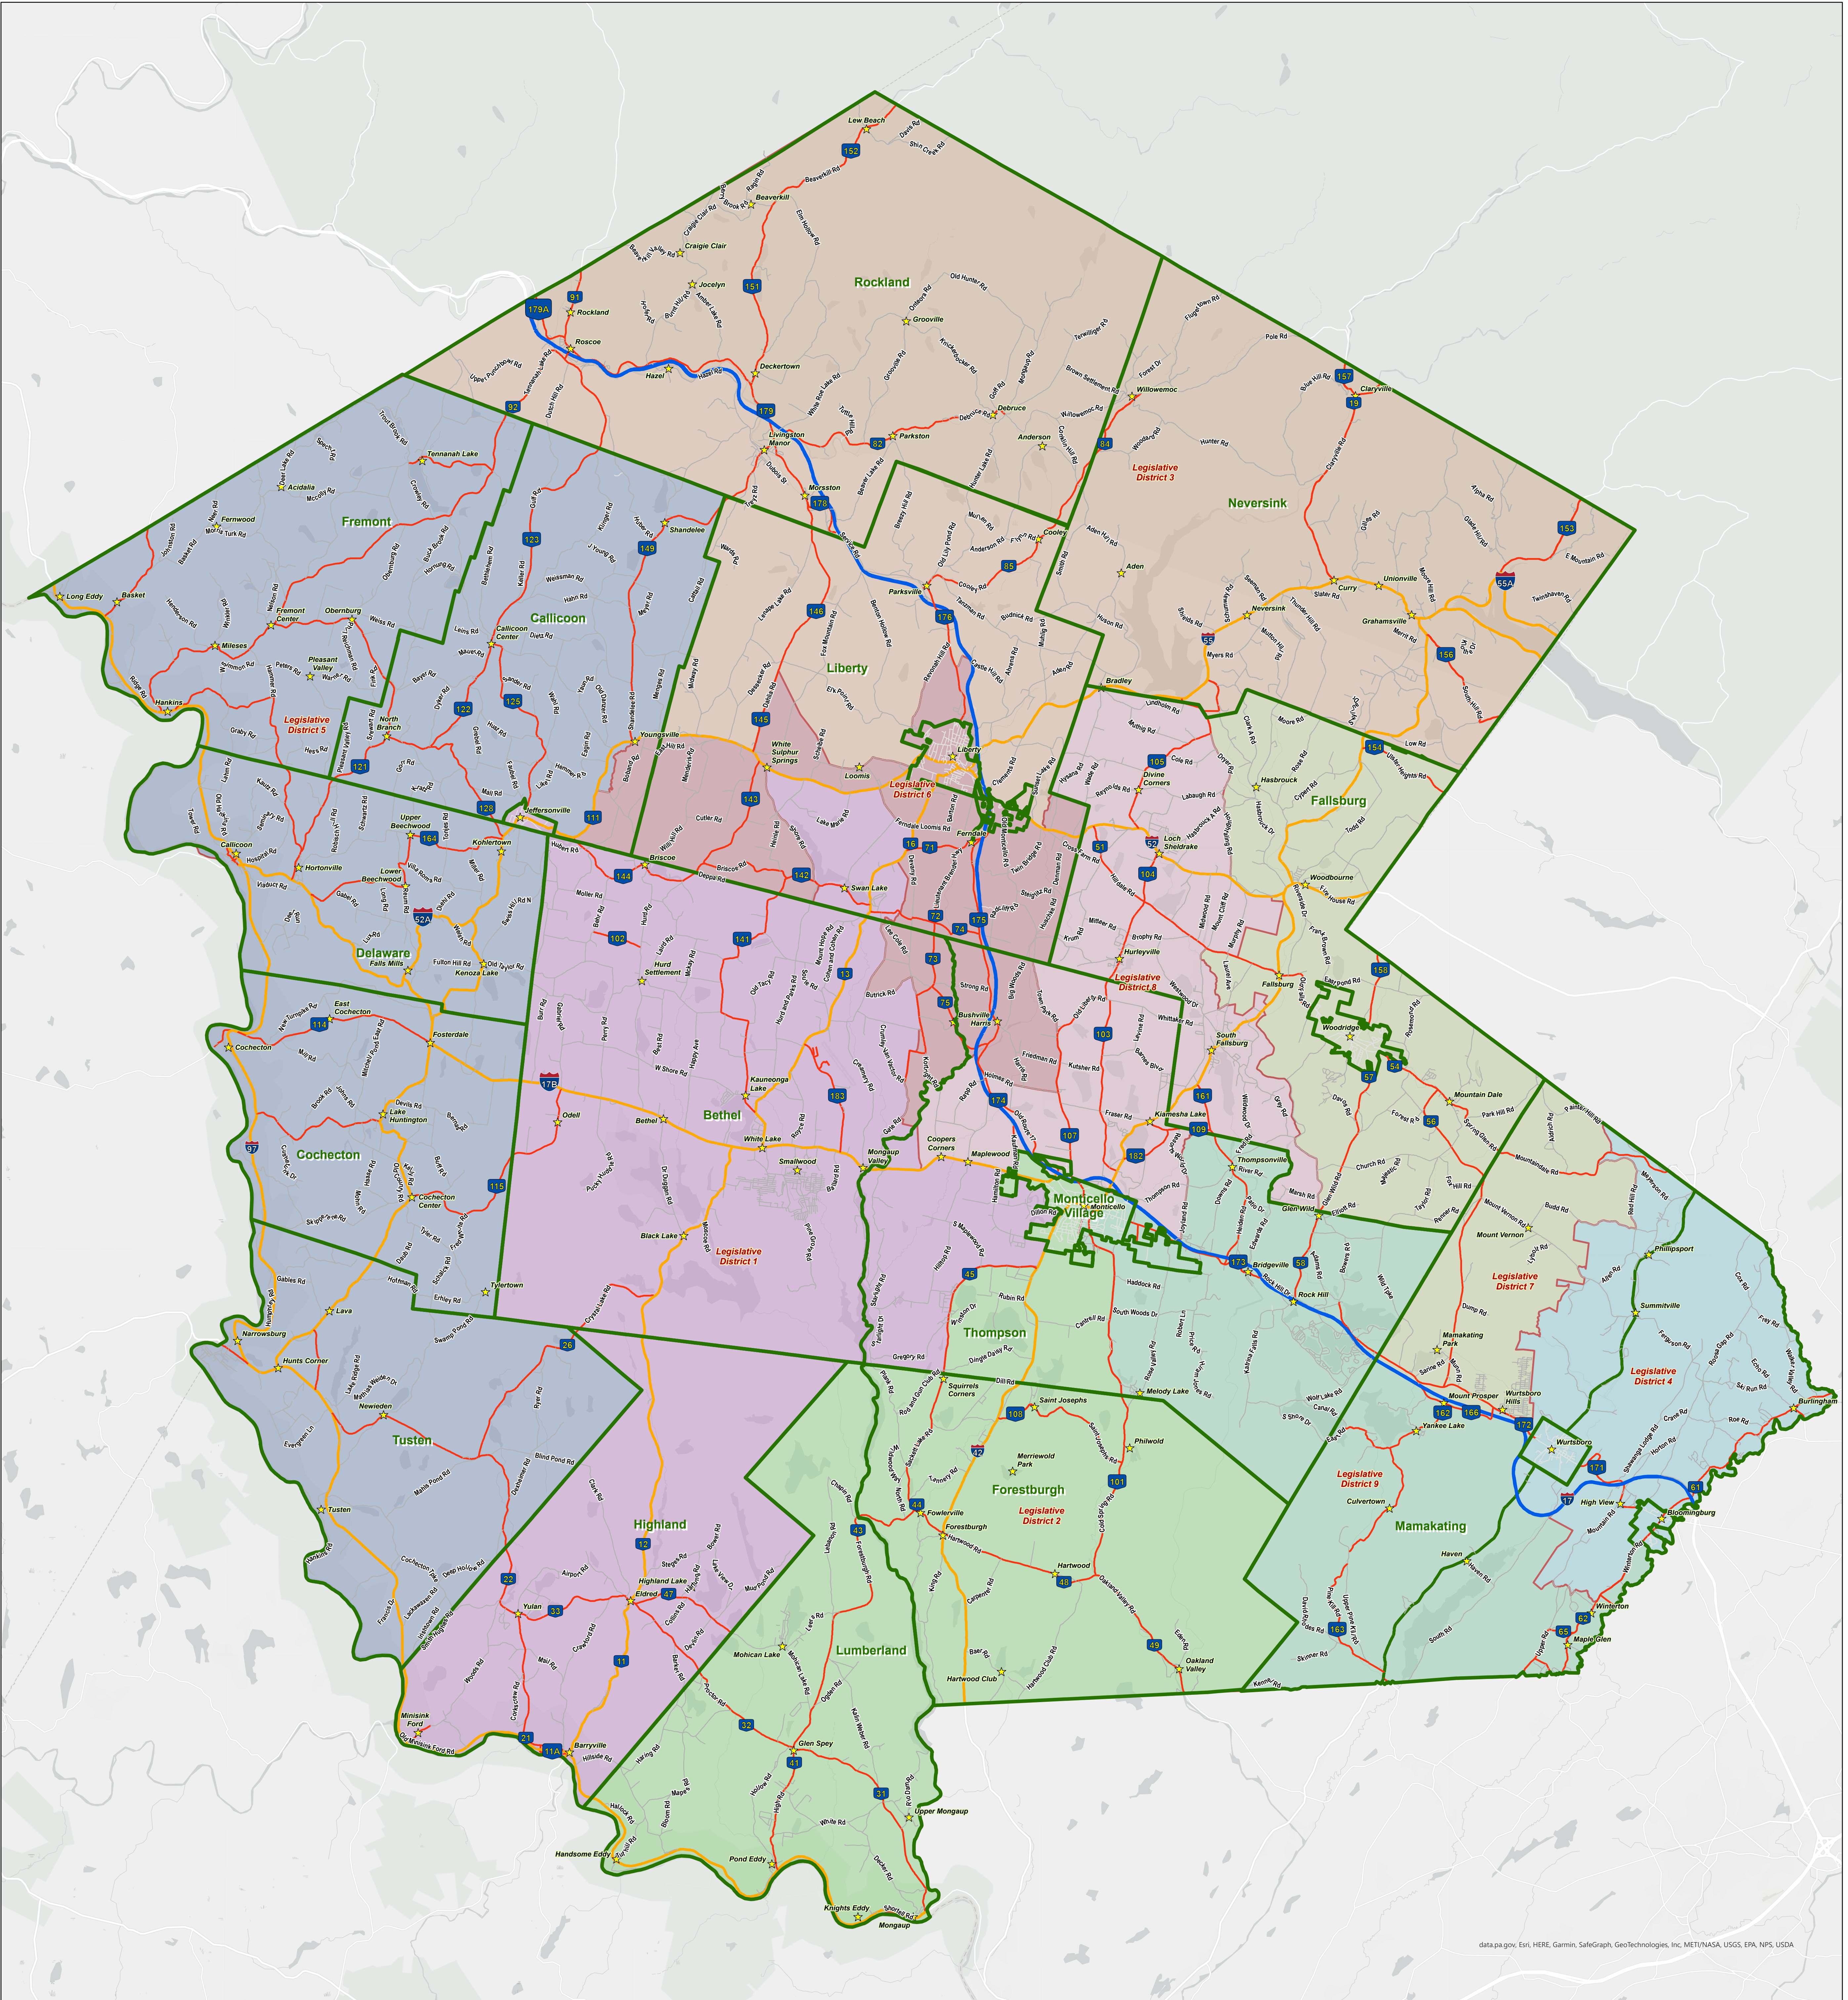

Legislative Districts Sullivan County, NY

**Division of Information Technology Services
GIS Program
Sullivan County Government Center**
100 North Street
Monticello, NY 12701
Phone: (845) 807-0110

Legend	
	Hamlets & Villages
	Municipalities
	Federal Route
	Interstate
	State Route
	County Road
	Town Road
	Village Road
Legislative District	
	Legislative District 1
	Legislative District 2
	Legislative District 3
	Legislative District 4
	Legislative District 5
	Legislative District 6
	Legislative District 7
	Legislative District 8
	Legislative District 9

Redistricting boundaries to take effect in January 1, 2024 and are valid until the next (2030) U.S. Census figures are released.
CREDITS: Main Street Communications of Iowa; Sullivan County RPS

This map was designed for visualization of the approximate boundaries of legislative districts in Sullivan County.
DISCLAIMER: Sullivan (County) makes no representation as to the accuracy of the information in the mapping data. Sullivan County specifically provides this information as is. Sullivan County expressly disclaims responsibility for damages or liability, whatsoever, that may arise from the use of this map.

1:90,000

Date: 5/20/2023